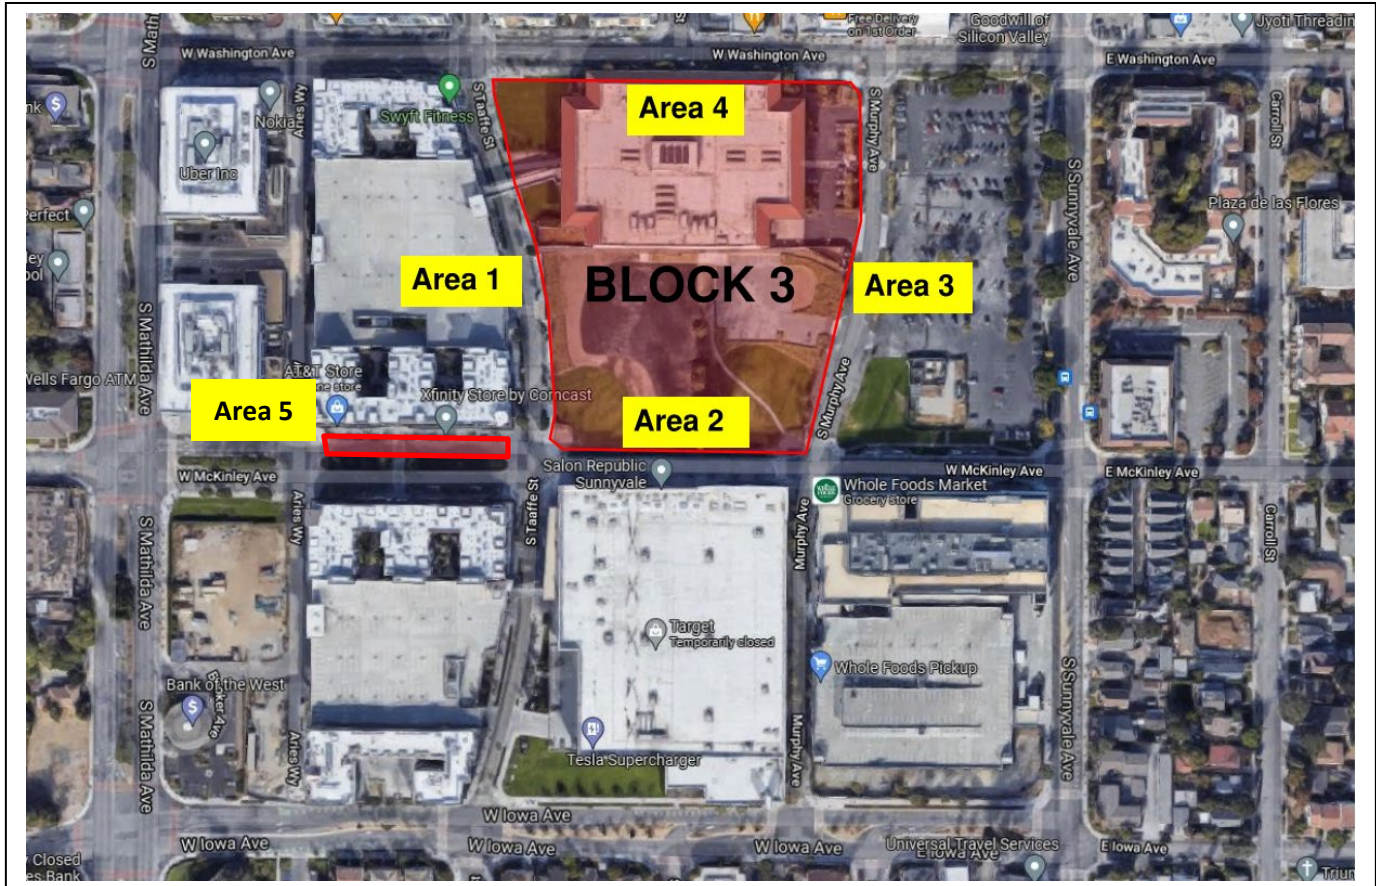

Cityline Sunnyvale Upcoming Closures

March 17th, 2022

Visit www.citylinesunnyvaleconstruction.com to sign up with your email address for updates

Cityline Road Work / Closure Details: March 2022 to June 2022

Area	Location	Closure Type
Area 5	W McKinley Ave	Monday to Friday, 7AM to 6PM: modified traffic flow on westbound McKinley to facilitate installation of 1000 Suns public artwork in the McKinley median 5/2 – 5/5 Only, 7AM to 6PM: McKinley westbound road and sidewalk closure, between Mathilda and Taaffe

Please note these dates and durations are subject to change and may be shorter due to various delivery sizes and scope. Please check www.citylinesunnyvaleconstruction.com for the latest updates.

Any concerns or questions, contact:

Disturbance Coordinator & Contractor
Connor Cody
Cody/Brock Commercial Builders
(650) 591-0757
ccody@codybrock.com