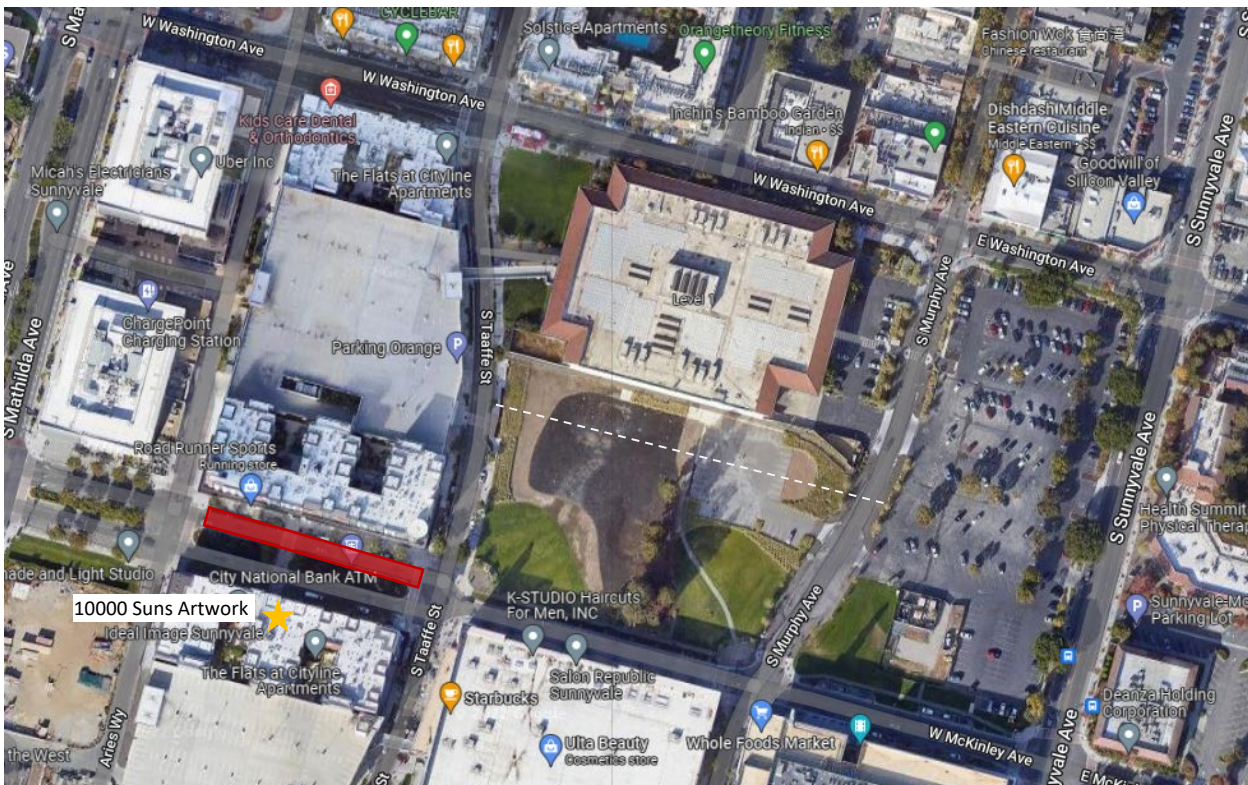

CITYLINE SUNNYVALE ROAD CLOSURE NOTIFICATION

August 29, 2022 through *September 2, 2022*

A new art piece is coming to downtown Sunnyvale! To facilitate the installation the 1000 Suns artwork, there will be a closure of McKinley westbound and the adjacent sidewalk, between Mathilda and Taafe, from 7:00 am to 6:00 pm on **8/29 through 9/2**.

To learn more about the art installation please visit:

<https://www.citylinesunnyvale.com/vision/arts/1000-suns/>

For more information on construction and to be added to our email notification list please visit:

www.citylinesunnyvale.com/construction.

For information on other downtown businesses and events, please visit:

www.sunnyvaledowntown.com.

Any concerns or questions, please contact: Chad Peake | Chad.p@vancebrown.com | 858-229-3200